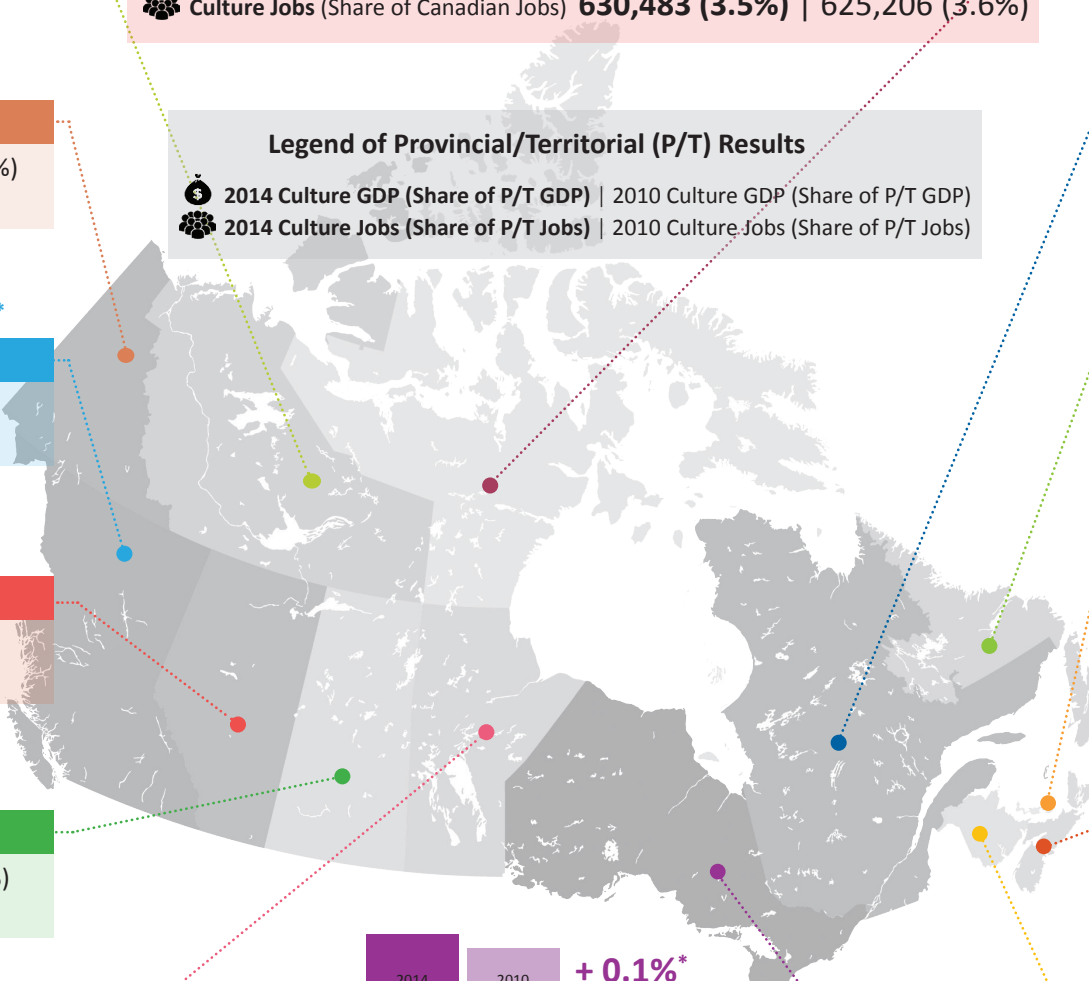

Trends in CULTURE GDP and Jobs 2010-2014**

Legend of Provincial/Territorial (P/T) Results

💰 2014 Culture GDP (Share of P/T GDP) | 2010 Culture GDP (Share of P/T GDP)
 🌿 2014 Culture Jobs (Share of P/T Jobs) | 2010 Culture Jobs (Share of P/T Jobs)

* Percentage change in culture GDP between 2010 and 2014. **Product perspective